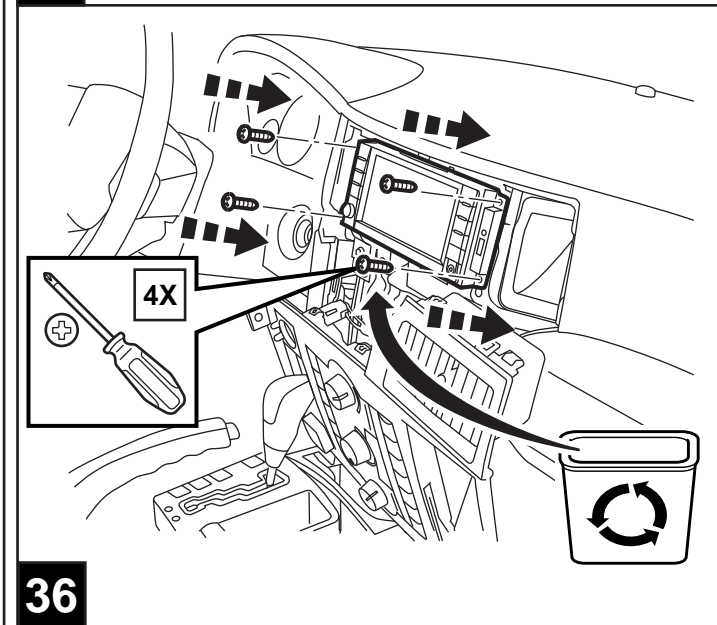

27

28

29

30

31

FM MODULATOR (ITEM "M") DIP SWITCH SETTINGS FOR NAFTA/BUX FREQUENCIES.

38

39