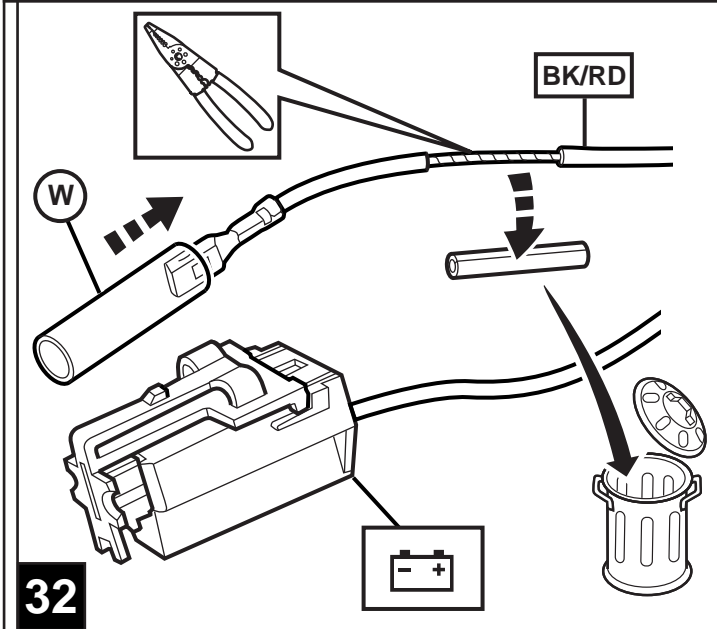

27

28

29

30

31

FM MODULATOR (ITEM "M") DIP SWITCH SETTINGS FOR NAFTA/BUX FREQUENCIES.

38

39