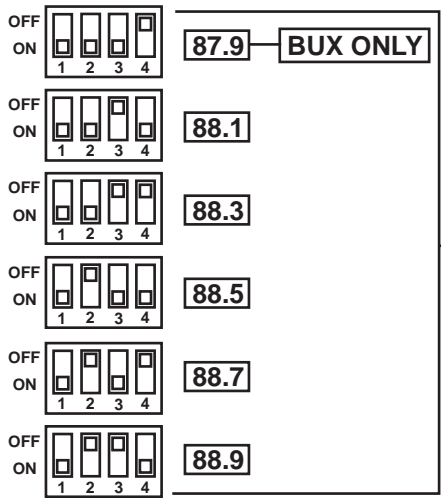

27

28

29

30

31

FM MODULATOR (ITEM "M") DIP SWITCH SETTINGS FOR NAFTA/BUX FREQUENCIES.

38

39