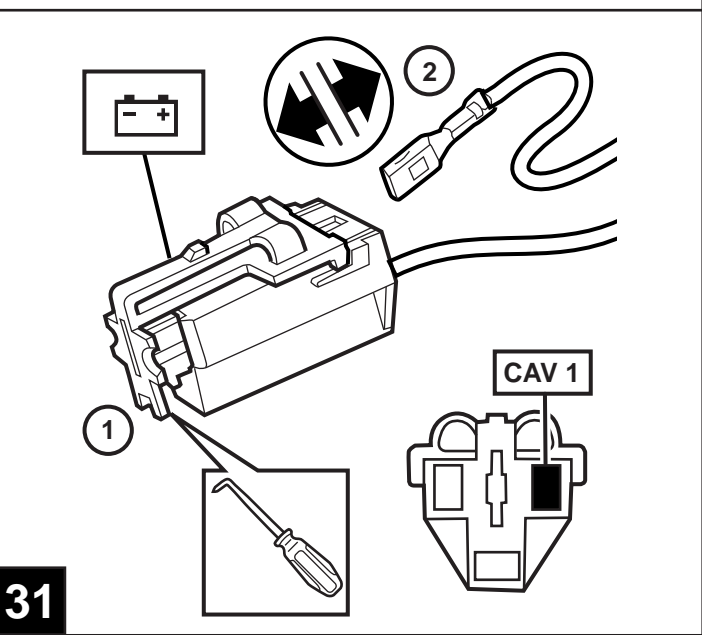

27

28

29

30

31

FM MODULATOR (ITEM "M") DIP SWITCH SETTINGS FOR NAFTA/BUX FREQUENCIES.

38

39