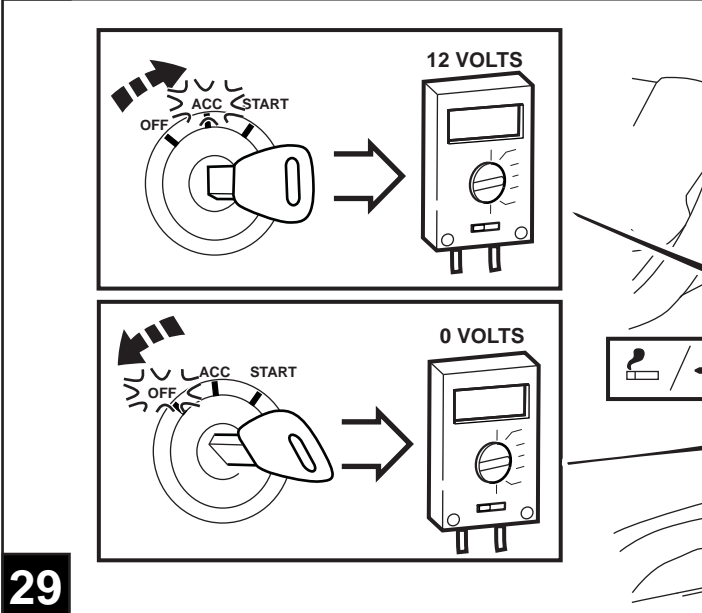

27

28

29

30

31

FM MODULATOR (ITEM "M") DIP SWITCH SETTINGS FOR NAFTA/BUX FREQUENCIES.

38

39