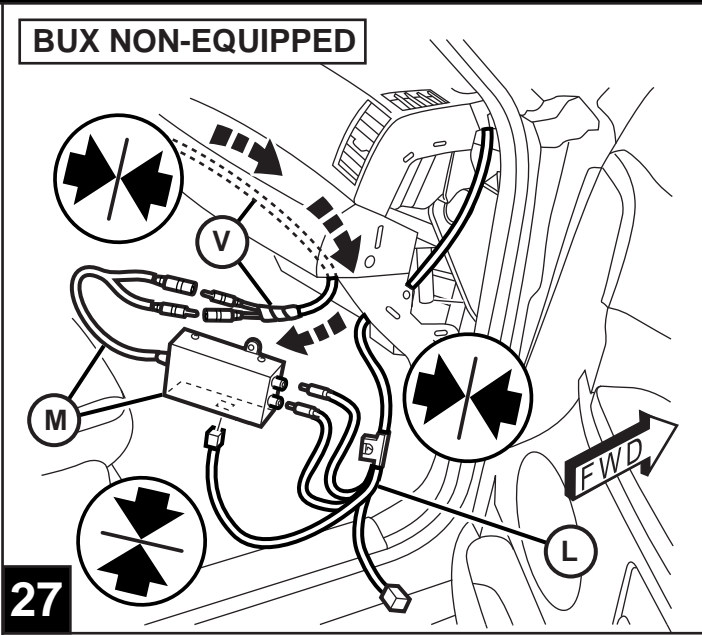

BUX NON-EQUIPPED