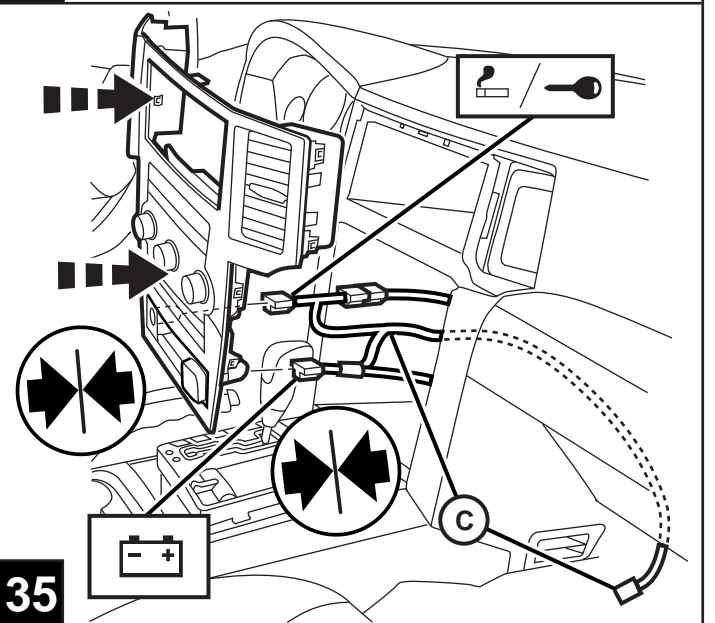

27

28

29

30

31

FM MODULATOR (ITEM "M") DIP SWITCH SETTINGS FOR NAFTA/BUX FREQUENCIES.

38

39