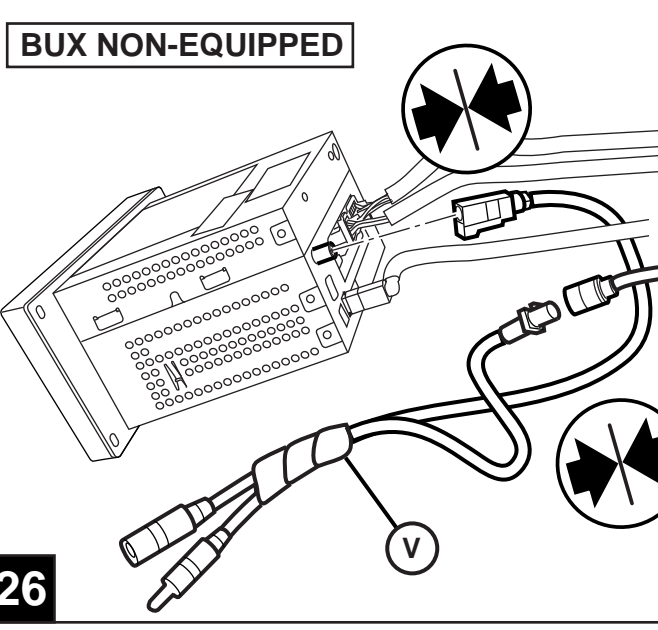

JEEP GRAND CHEROKEE

10" DVD VES KIT NON MOONROOF ONLY

TOOLS REQUIRED:

CONTENTS:

Item	Qty.	Description
(A)	1	Mounting Bracket
(B)	1	Template
(C)	1	T-Harness
(D)	10	Tie Straps
(E)	4	M6 Bolts
(F)	1	Shroud
(G)	10	Self-tapping Screws
(H)	2	Shroud Screws
(I)	1	10" DVD Unit
(J)	4	DVD Mounting Screws
(K)	1	Foam Tape
(L)	1	Wire Harness
(M)	1	FM Modulator
(N)	1	Owner's Manual
(O)	4	Batteries
(P)	1	DVD Remote Control
(Q)	2	Headphones
(R)	4	Screw Cover
(S)	3	Snap in clips
(T)	1	Mercury Warning Label
(U)	4	U-nuts
(V)	1	Antenna Adapter
(W)	1	Shrink Wrap

8mm

21

22

23

24

25

26

BUX NON-EQUIPPED