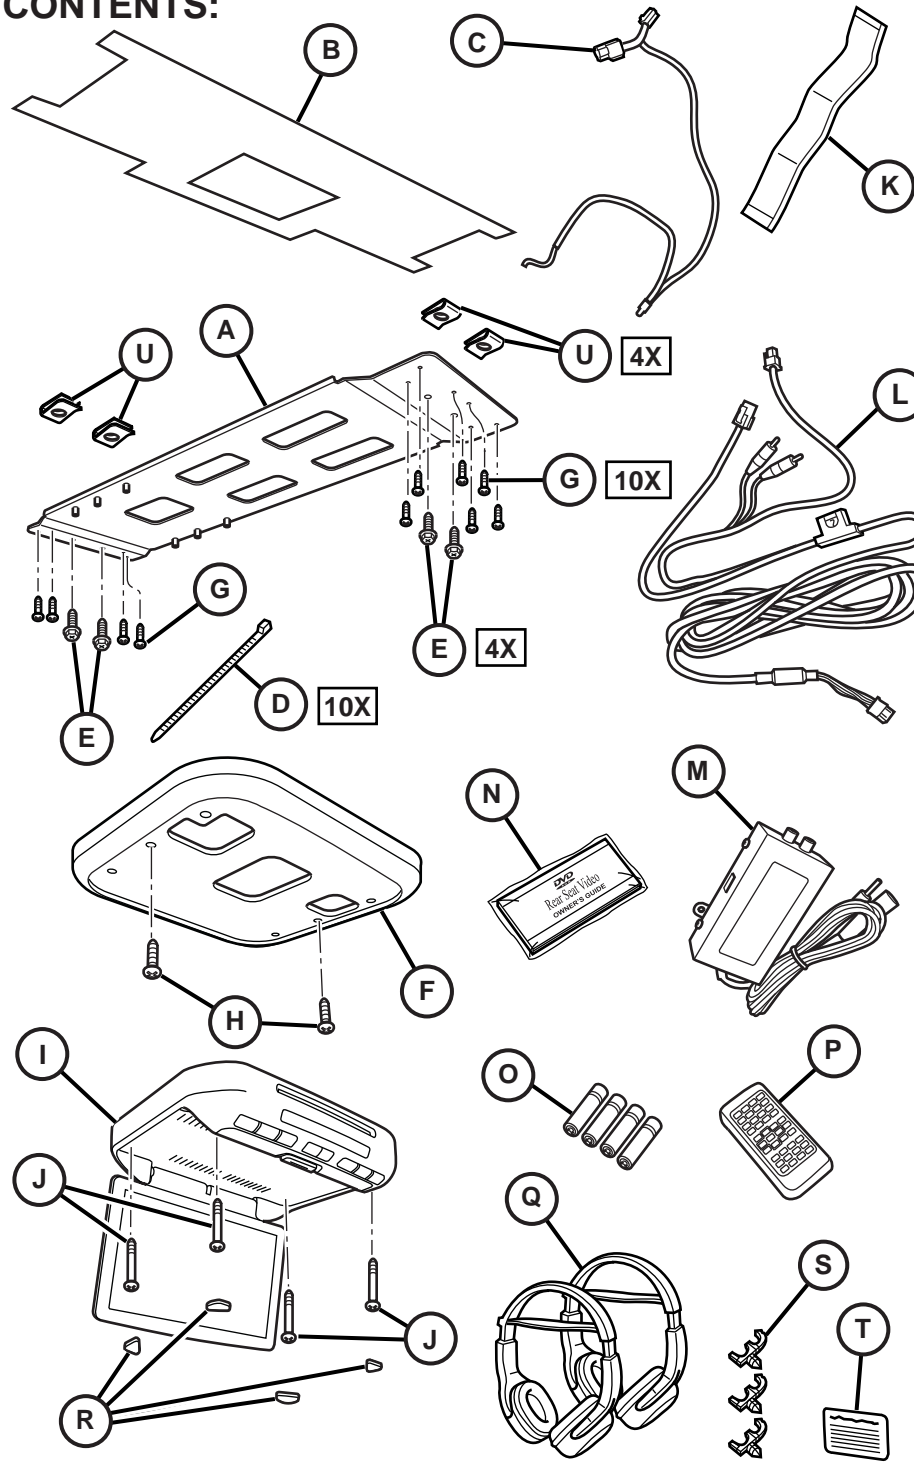

JEEP GRAND CHEROKEE

10" DVD VES KIT NON MOONROOF ONLY

TOOLS REQUIRED:

CONTENTS:

Item	Qty.	Description
(A)	1	Mounting Bracket
(B)	1	Template
(C)	1	T-Harness
(D)	10	Tie Straps
(E)	4	M6 Bolts
(F)	1	Shroud
(G)	10	Self-tapping Screws
(H)	2	Shroud Screws
(I)	1	10" DVD Unit
(J)	4	DVD Mounting Screws
(K)	1	Foam Tape
(L)	1	Wire Harness
(M)	1	FM Modulator
(N)	1	Owner's Manual
(O)	4	Batteries
(P)	1	DVD Remote Control
(Q)	2	Headphones
(R)	4	Screw Cover
(S)	3	Snap in clips
(T)	1	Mercury Warning Label
(U)	4	U-nuts
(V)	1	Antenna Adapter
(W)	1	Shrink Wrap

40

41

42

43

44

45

46

47