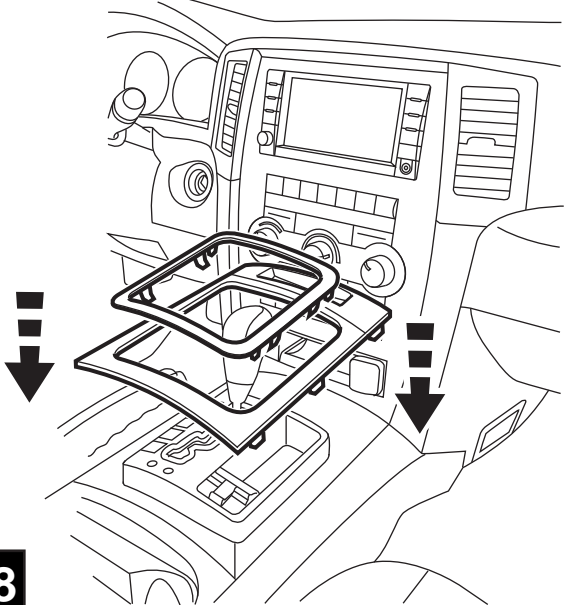

27

28

29

30

31

FM MODULATOR (ITEM "M") DIP SWITCH SETTINGS FOR NAFTA/BUX FREQUENCIES.

38

39