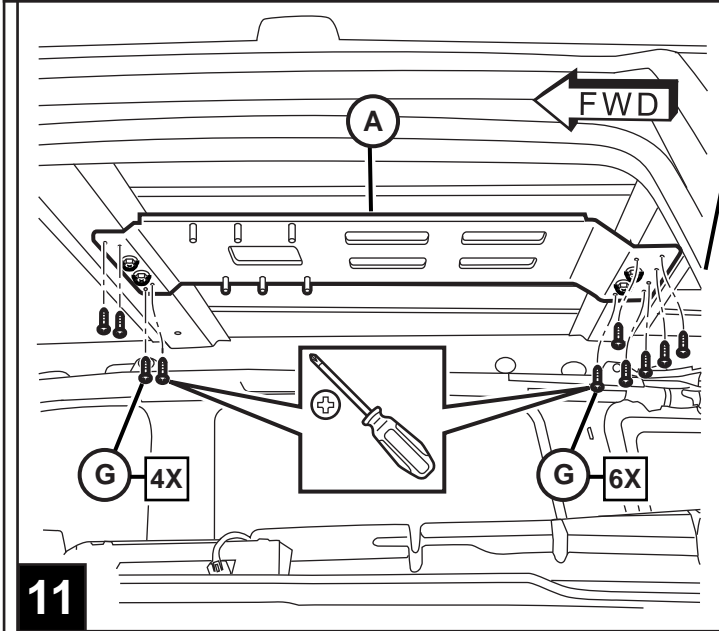

JEEP GRAND CHEROKEE

10" DVD VES KIT NON MOONROOF ONLY

TOOLS REQUIRED:

CONTENTS:

Item	Qty.	Description
(A)	1	Mounting Bracket
(B)	1	Template
(C)	1	T-Harness
(D)	10	Tie Straps
(E)	4	M6 Bolts
(F)	1	Shroud
(G)	10	Self-tapping Screws
(H)	2	Shroud Screws
(I)	1	10" DVD Unit
(J)	4	DVD Mounting Screws
(K)	1	Foam Tape
(L)	1	Wire Harness
(M)	1	FM Modulator
(N)	1	Owner's Manual
(O)	4	Batteries
(P)	1	DVD Remote Control
(Q)	2	Headphones
(R)	4	Screw Cover
(S)	3	Snap in clips
(T)	1	Mercury Warning Label
(U)	4	U-nuts
(V)	1	Antenna Adapter
(W)	1	Shrink Wrap

6

7

2X

8

3X

9

10

4X

8mm

21

22

23

24

25

26

BUX NON-EQUIPPED