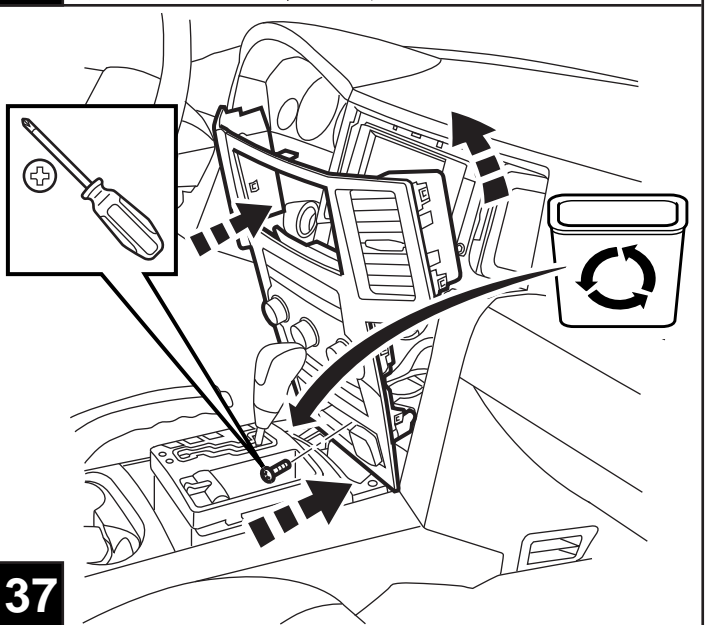

27

28

29

30

31

FM MODULATOR (ITEM "M") DIP SWITCH SETTINGS FOR NAFTA/BUX FREQUENCIES.

38

39