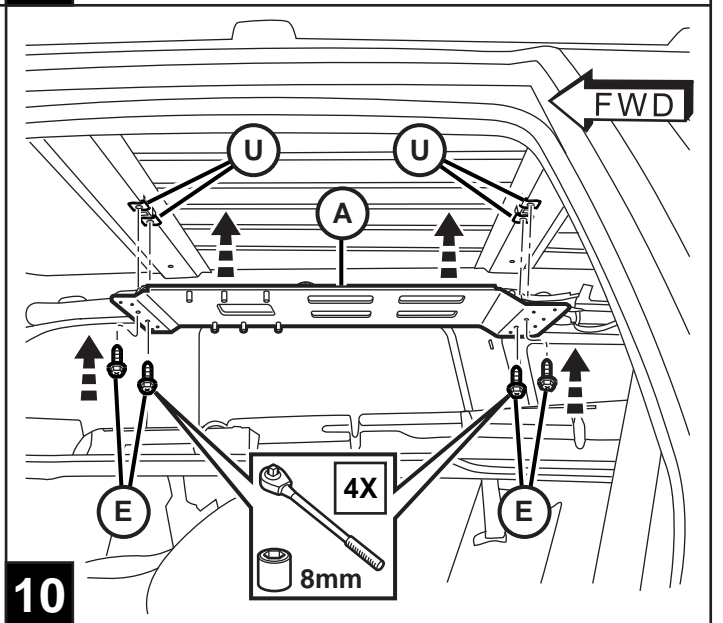

JEEP GRAND CHEROKEE

10" DVD VES KIT NON MOONROOF ONLY

TOOLS REQUIRED:

CONTENTS:

Item	Qty.	Description
(A)	1	Mounting Bracket
(B)	1	Template
(C)	1	T-Harness
(D)	10	Tie Straps
(E)	4	M6 Bolts
(F)	1	Shroud
(G)	10	Self-tapping Screws
(H)	2	Shroud Screws
(I)	1	10" DVD Unit
(J)	4	DVD Mounting Screws
(K)	1	Foam Tape
(L)	1	Wire Harness
(M)	1	FM Modulator
(N)	1	Owner's Manual
(O)	4	Batteries
(P)	1	DVD Remote Control
(Q)	2	Headphones
(R)	4	Screw Cover
(S)	3	Snap in clips
(T)	1	Mercury Warning Label
(U)	4	U-nuts
(V)	1	Antenna Adapter
(W)	1	Shrink Wrap

6

7

2X

8

3X

9

10

4X