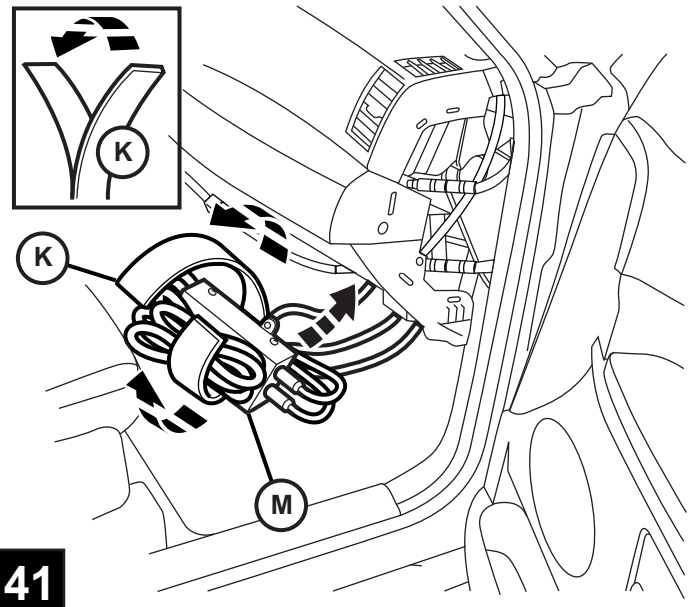

FM MODULATOR (ITEM "M") DIP SWITCH SETTINGS FOR NAFTA/BUX FREQUENCIES.

39