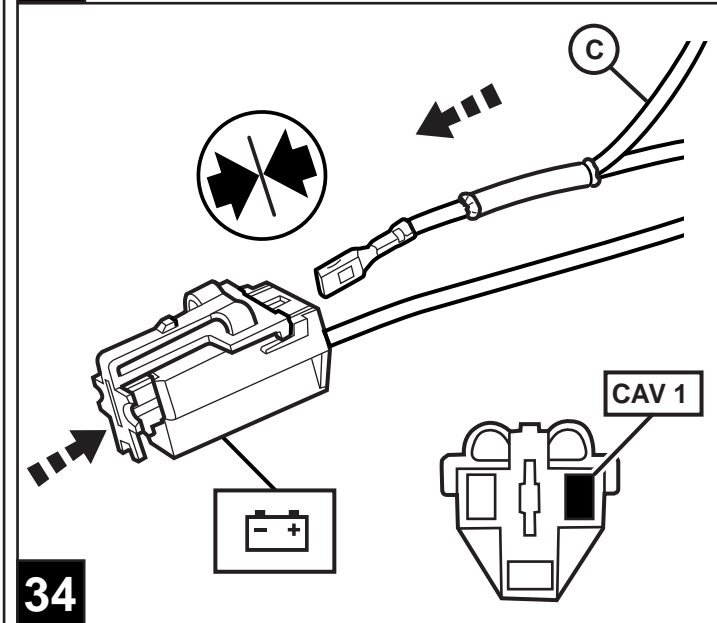

27

28

29

30

31

FM MODULATOR (ITEM "M") DIP SWITCH SETTINGS FOR NAFTA/BUX FREQUENCIES.

38

39