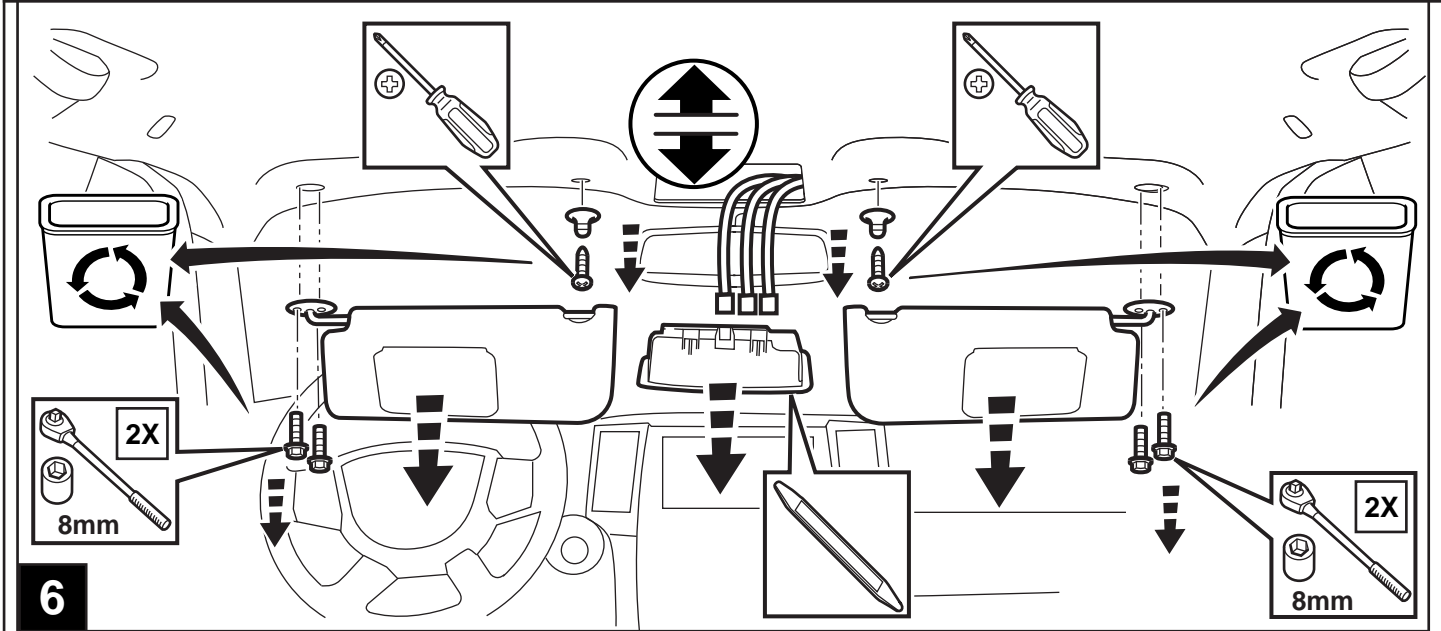

JEEP GRAND CHEROKEE

10" DVD VES KIT NON MOONROOF ONLY

TOOLS REQUIRED:

CONTENTS:

Item	Qty.	Description
(A)	1	Mounting Bracket
(B)	1	Template
(C)	1	T-Harness
(D)	10	Tie Straps
(E)	4	M6 Bolts
(F)	1	Shroud
(G)	10	Self-tapping Screws
(H)	2	Shroud Screws
(I)	1	10" DVD Unit
(J)	4	DVD Mounting Screws
(K)	1	Foam Tape
(L)	1	Wire Harness
(M)	1	FM Modulator
(N)	1	Owner's Manual
(O)	4	Batteries
(P)	1	DVD Remote Control
(Q)	2	Headphones
(R)	4	Screw Cover
(S)	3	Snap in clips
(T)	1	Mercury Warning Label
(U)	4	U-nuts
(V)	1	Antenna Adapter
(W)	1	Shrink Wrap