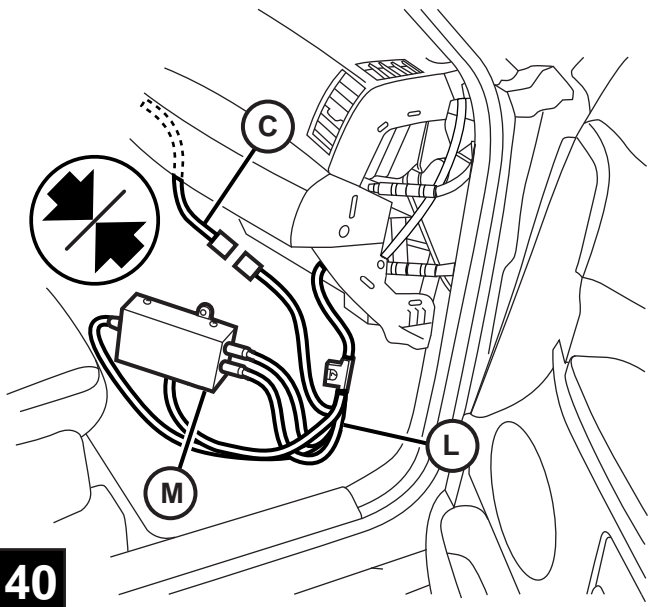

27

28

29

30

31

FM MODULATOR (ITEM "M") DIP SWITCH SETTINGS FOR NAFTA/BUX FREQUENCIES.

38

39