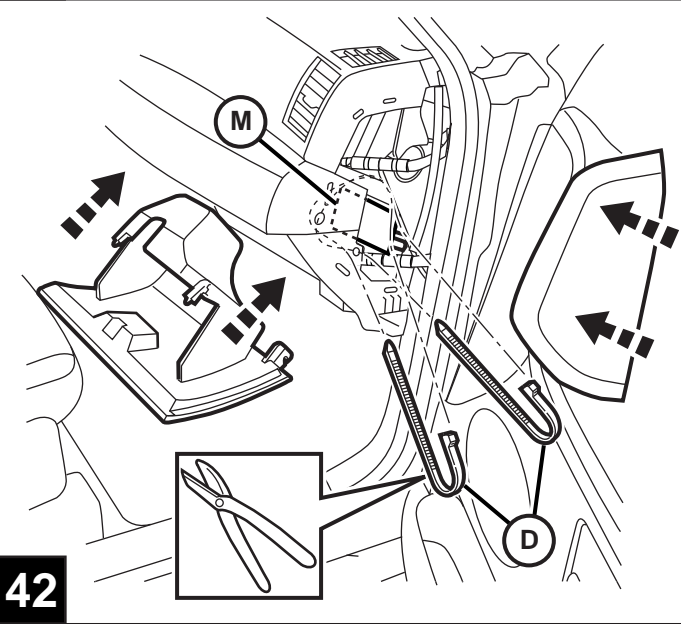

FM MODULATOR (ITEM "M") DIP SWITCH SETTINGS FOR NAFTA/BUX FREQUENCIES.

40

42

43