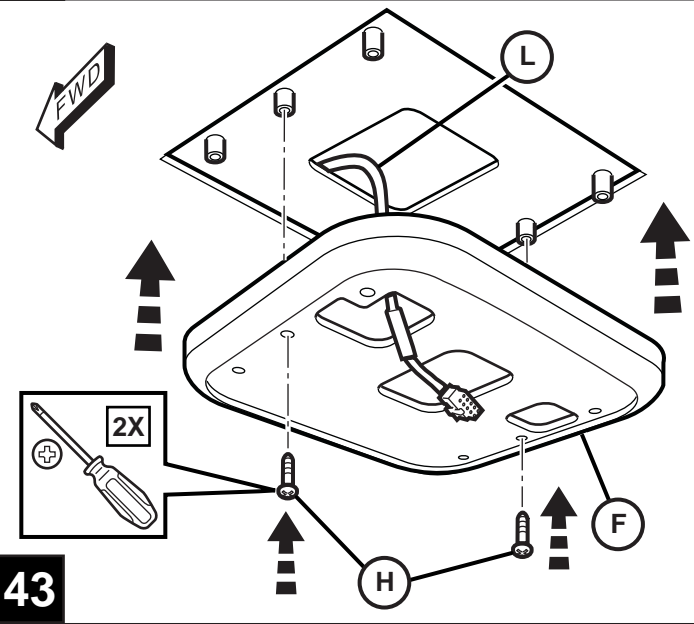

FM MODULATOR (ITEM "M") DIP SWITCH SETTINGS FOR NAFTA/BUX FREQUENCIES.

41

43