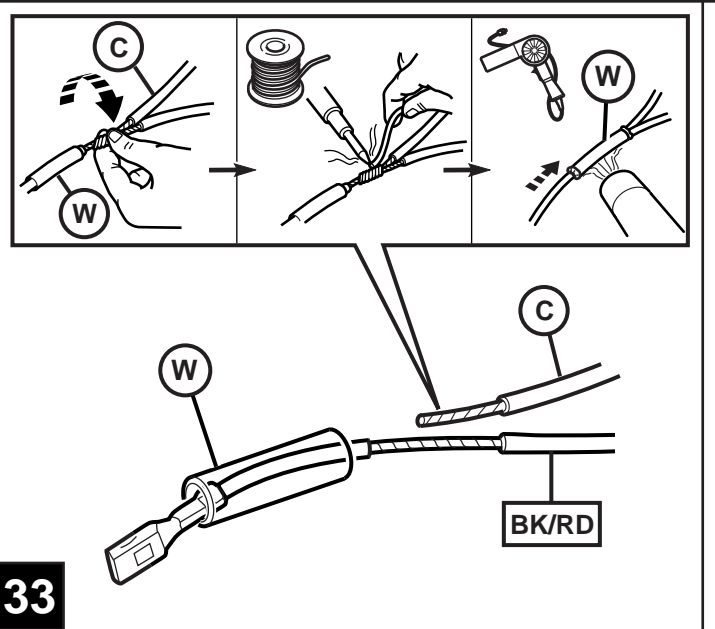

27

28

29

30

31

FM MODULATOR (ITEM "M") DIP SWITCH SETTINGS FOR NAFTA/BUX FREQUENCIES.

38

39